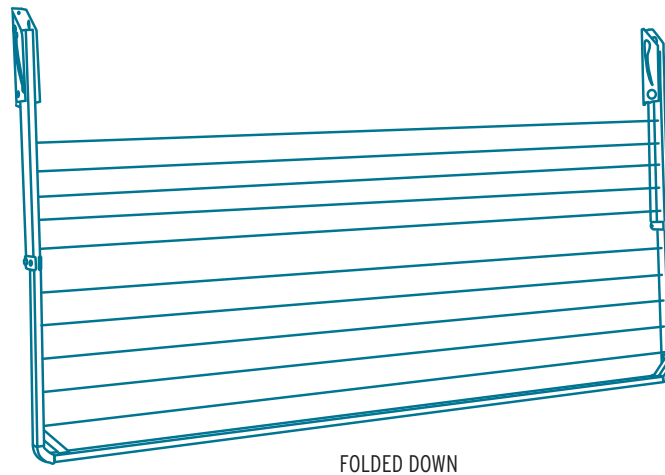

Daytek®

Single Fold Down Clothesline

Our top selling fold down model, offering a stylish yet simple design and great value.

The Single Fold Down range uses a single frame design with a large 22m of hanging space. The frame is 2.24m wide x 1.21m deep which is wide enough to maximise line length and space, yet not be too wide for the majority of applications.

The Single Fold Down is available in a range of colours designed to coordinate with popular roofing and exterior colours.

Wall fixings are not supplied. Suitable for use with Daytek Ground Mount Kit.

Iron Grey	Model No. 9312554405615
Primrose	Model No. 9312554405738
Grass Green	Model No. 9312554405776
Hawthorn Green*	Model No. 9312554401587
Sand*	Model No. 9312554401006
Timber Grey*	Model No. 9312554405608
Mercury Silver*	Model No. 9312554401556
Coastal Blue*	Model No. 9312554401525

*New colour now available

10 YEAR STRUCTURAL WARRANTY ON FRAME
(EXCLUDES LINE WHICH HAS 2 YEAR REPLACEMENT WARRANTY)

SPARE PARTS AVAILABLE

Weight
8.5kg

22m of hanging space
Optimal line spacing for ease of clothes hanging
• inner 5 lines 72mm
• outer 5 lines 90mm
One-hand operation for folding up or down
Galvanised tube for corrosion resistance
Ground Mount Kit available for post mounting
Eight powder coated colours available