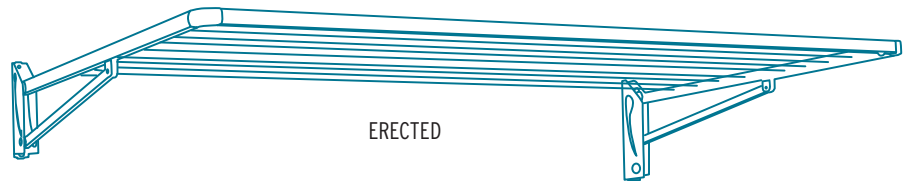

Daytek®

Single Fold Down Clothesline

Our top selling fold down model, offering a stylish yet simple design and great value.

The Single Fold Down range uses a single frame design with a large 22m of hanging space. The frame is 2.24m wide x 1.21m deep which is wide enough to maximise line length and space, yet not be too wide for the majority of applications.

The Single Fold Down is available in a range of colours designed to coordinate with popular roofing and exterior colours.

Wall fixings are not supplied. Suitable for use with Daytek Ground Mount Kit.

Iron Grey	Model No. 9312554405615
Primrose	Model No. 9312554405738
Grass Green	Model No. 9312554405776
Hawthorn Green*	Model No. 9312554401587
Sand*	Model No. 9312554401006
Timber Grey*	Model No. 9312554405608
Mercury Silver*	Model No. 9312554401556
Coastal Blue*	Model No. 9312554401525

*New colour now available

10 YEAR STRUCTURAL WARRANTY ON FRAME
(EXCLUDES LINE WHICH HAS 2 YEAR REPLACEMENT WARRANTY)

SPARE PARTS AVAILABLE

Weight
8.5kg

22m of hanging space
Optimal line spacing for ease of clothes hanging
• inner 5 lines 72mm
• outer 5 lines 90mm
One-hand operation for folding up or down
Galvanised tube for corrosion resistance
Ground Mount Kit available for post mounting
Eight powder coated colours available