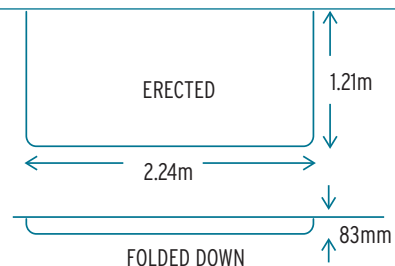

Daytek®

Single Fold Down Clothesline

Our top selling fold down model, offering a stylish yet simple design and great value.

The Single Fold Down range uses a single frame design with a large 22m of hanging space. The frame is 2.24m wide x 1.21m deep which is wide enough to maximise line length and space, yet not be too wide for the majority of applications.

The Single Fold Down is available in a range of colours designed to coordinate with popular roofing and exterior colours.

Wall fixings are not supplied. Suitable for use with Daytek Ground Mount Kit.

Iron Grey	Model No. 9312554405615
Primrose	Model No. 9312554405738
Grass Green	Model No. 9312554405776
Hawthorn Green*	Model No. 9312554401587
Sand*	Model No. 9312554401006
Timber Grey*	Model No. 9312554405608
Mercury Silver*	Model No. 9312554401556
Coastal Blue*	Model No. 9312554401525

*New colour now available

10 YEAR STRUCTURAL WARRANTY ON FRAME
(EXCLUDES LINE WHICH HAS 2 YEAR REPLACEMENT WARRANTY)

SPARE PARTS AVAILABLE

Weight
8.5kg

22m of hanging space
Optimal line spacing for ease of clothes hanging
• inner 5 lines 72mm
• outer 5 lines 90mm
One-hand operation for folding up or down
Galvanised tube for corrosion resistance
Ground Mount Kit available for post mounting
Eight powder coated colours available